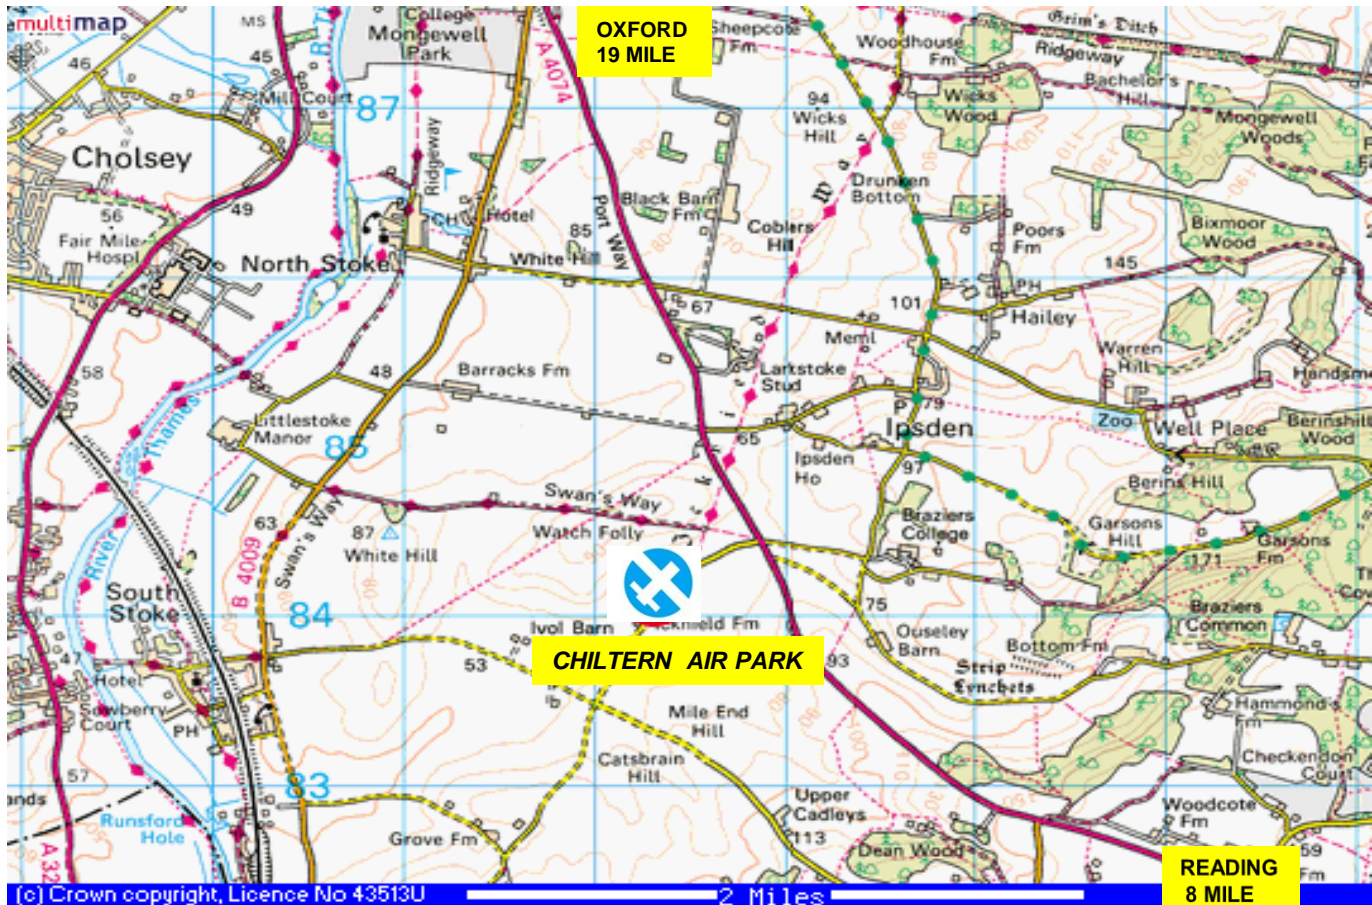

HOW TO FIND US

By Rail: From Oxford or Reading Stn take a train to Goring & Streatley then Taxi 3 miles.

By Bus: From Reading Bus Stn or Oxford Gloucester Green Bus Stn Take the X39 or X40 Bus.
(every hour) to Chiltern Park, Ipsden.

Sat Nav: Icknield Farm, Red Lane, Ipsden, Wallingford, OX10 6AS

By Road From:

North: Take M40-Oxford Jtn9-A34-South Hinksey-A4074-Reading.

South: Take M3-Winchester jtn9-A34(N)-Didcot-A4130-Wallingford-A4074-Reading.

East: Take M4-Maidenhead Jtn8/9-A404(M)-A4130-Henley-Wallingford-A4074-Reading.

West: Take M4-Chieveley Jtn13-A34(N)-Didcot-A4130-Wallingford-A4074-Reading.